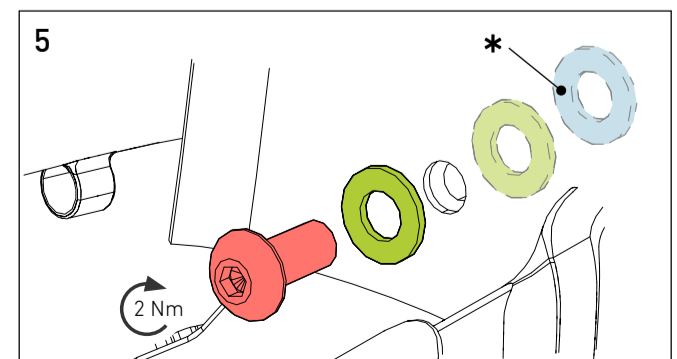

Front Rack:

- 3x M5x16 mm 
- 2x M5 Washer Ø 10 mm 
- 2x M5 Washer Ø 14 mm 
- 1x Spacer 2,5 mm 
- 3x Spacer 5 mm 

Rear Rack:

- 2x M5x16 mm 
- 2x M5x14 mm 
- 4x M5 Washer Ø 14 mm 
- 3x Spacer 2,5 mm 

*Gravel: 1x 5 mm / Road 1x 5 mm + 1x 2,5 mm

*Gravel: 1x / Road 2x

*Gravel: 0x / Road: 1x