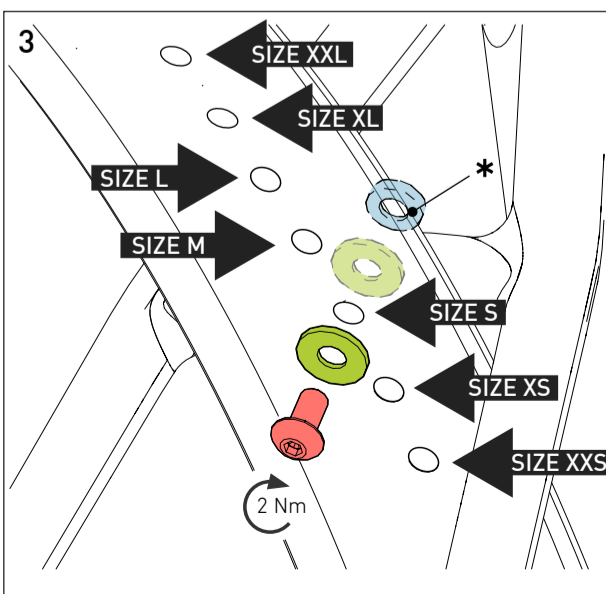

Front Rack:

- 3x M5x16 mm 
- 2x M5 Washer Ø 10 mm 
- 2x M5 Washer Ø 14 mm 
- 1x Spacer 2,5 mm 
- 3x Spacer 5 mm 

Rear Rack:

- 2x M5x16 mm 
- 2x M5x14 mm 
- 4x M5 Washer Ø 14 mm 
- 3x Spacer 2,5 mm 

*Gravel: 1x 5 mm / Road 1x 5 mm + 1x 2,5 mm

*Gravel: 1x / Road 2x

*Gravel: 0x / Road: 1x