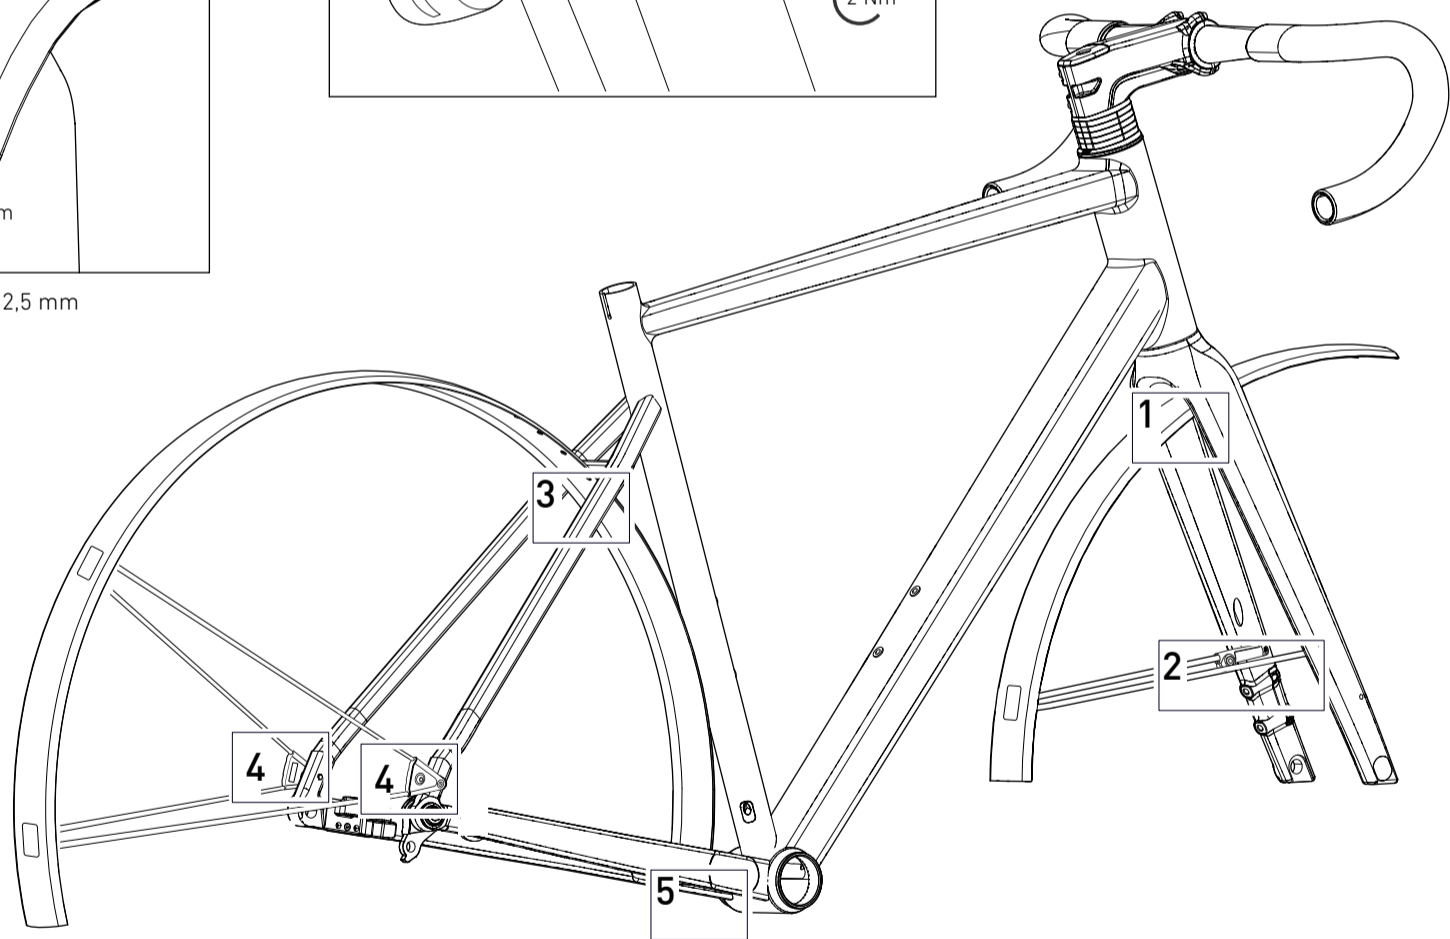

Front Rack:

- 3x M5x16 mm 
- 2x M5 Washer Ø 10 mm 
- 2x M5 Washer Ø 14 mm 
- 1x Spacer 2,5 mm 
- 3x Spacer 5 mm 

Rear Rack:

- 2x M5x16 mm 
- 2x M5x14 mm 
- 4x M5 Washer Ø 14 mm 
- 3x Spacer 2,5 mm 

*Gravel: 1x 5 mm / Road 1x 5 mm + 1x 2,5 mm

*Gravel: 1x / Road 2x

*Gravel: 0x / Road: 1x