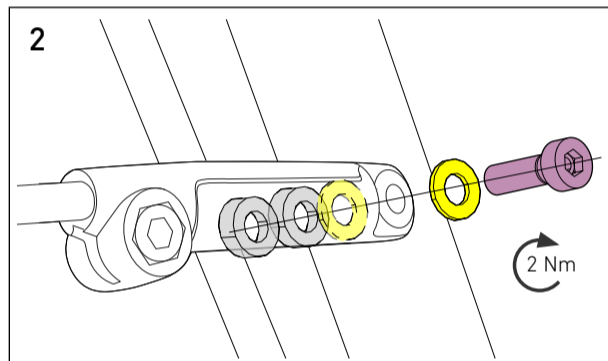

Front Rack:

- 3x M5x16 mm 
- 2x M5 Washer Ø 10 mm 
- 2x M5 Washer Ø 14 mm 
- 1x Spacer 2,5 mm 
- 3x Spacer 5 mm 

Rear Rack:

- 2x M5x16 mm 
- 2x M5x14 mm 
- 4x M5 Washer Ø 14 mm 
- 3x Spacer 2,5 mm 

*Gravel: 1x 5 mm / Road 1x 5 mm + 1x 2,5 mm

*Gravel: 1x / Road 2x

*Gravel: 0x / Road: 1x