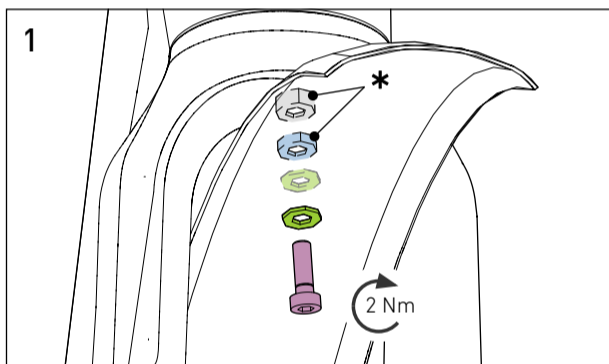

Front Rack:

- 3x M5x16 mm 
- 2x M5 Washer Ø 10 mm 
- 2x M5 Washer Ø 14 mm 
- 1x Spacer 2,5 mm 
- 3x Spacer 5 mm 

Rear Rack:

- 2x M5x16 mm 
- 2x M5x14 mm 
- 4x M5 Washer Ø 14 mm 
- 3x Spacer 2,5 mm 

*Gravel: 1x 5 mm / Road 1x 5 mm + 1x 2,5 mm

*Gravel: 1x / Road 2x

*Gravel: 0x / Road: 1x